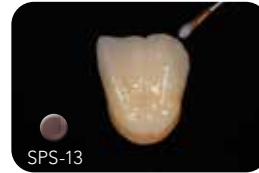

Spectrum Stains

SPS-1
Ivory White

SPS-2
Melon Yellow

SPS-3
Signal Yellow

SPS-4
Light Terracotta

SPS-5
Savannah Gold

SPS-6
Caramel

SPS-7
Camel

SPS-16
Midnight

SPS-17
Dark Brown

SPS-18
Illusion 1

SPS-19
Illusion 2

SPS-20
Illusion 3

SPS-17, 18, 19, 20 are not part of the Spectrum Stain Set (art.nr. 877094)

This chart is intended as a reference guide only.

Step by step

Coat the entire surface with Spectrum Glaze

SPS-15
Application of sunset

SPS-14
Application of deep orange

SPS-13
Application of twilight

SPS-16
Application of midnight

SPS-1
Application of ivory white

Before (L): Ceramic crown with individual micro-texture
After (R): Perfectly stained and glazed crown with complete preservation of the micro-structure.

SPS GL

SPS GL-FLU

Glaze Fluo is not part of the Spectrum Stain set