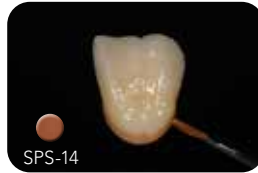

SPS-14
Application of deep orange