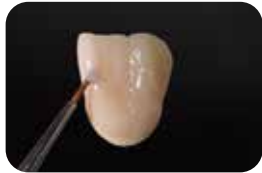

SPS-8
Olive

SPS-9
Brown

SPS-10
Dark Walnut

SPS-11
Coral

SPS-12
Denim Blue

SPS-13
Twilight

SPS-14
Deep Orange

SPS-15
Sunset

SPS-16
Midnight

SPS-17
Dark Brown

SPS-18
Illusion 1

SPS-19
Illusion 2

SPS-20
Illusion 3

SPS-17, 18, 19, 20 are not part of the Spectrum Stain Set (art.nr. 877094)

This chart is intended as a reference guide only.

Step by step

Coat the entire surface with Spectrum Glaze

SPS-15
Application of sunset

SPS-14
Application of deep orange

SPS-13
Application of twilight

SPS-16
Application of midnight

SPS-1
Application of ivory white

Before (L): Ceramic crown with individual micro-texture
After (R): Perfectly stained and glazed crown with complete preservation of the micro-structure.

SPS GL

SPS GL-FLU

Glaze Fluo is not part of the Spectrum Stain set